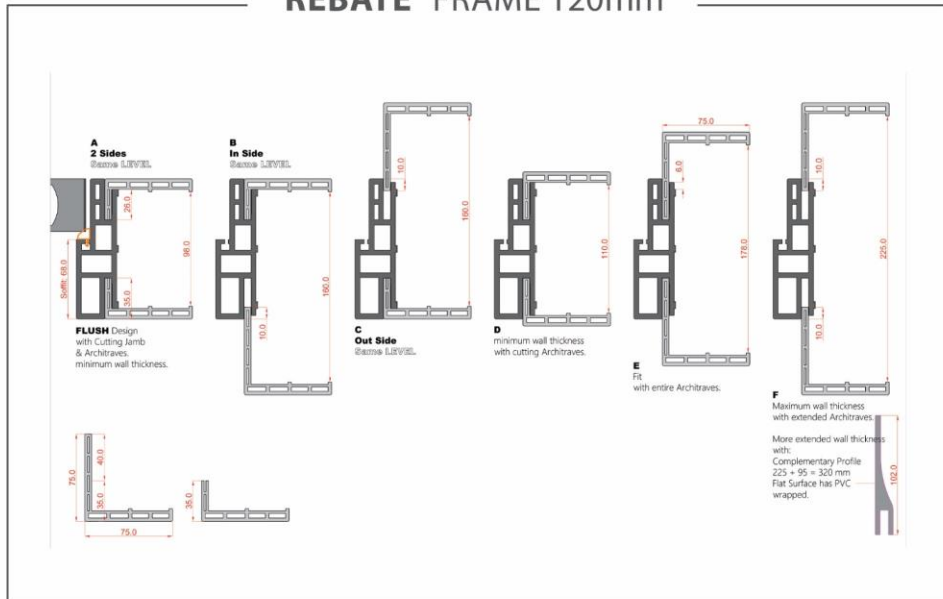

REBATE FRAME 120mm