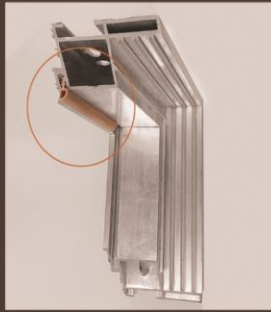

48

FRAMELESS

FRAMELESS DOOR DESIGN

CDOOR

Design Name TANIN / 2106
Cover / Concrete D53

LESS IS MORE

FRAMELESS!

50