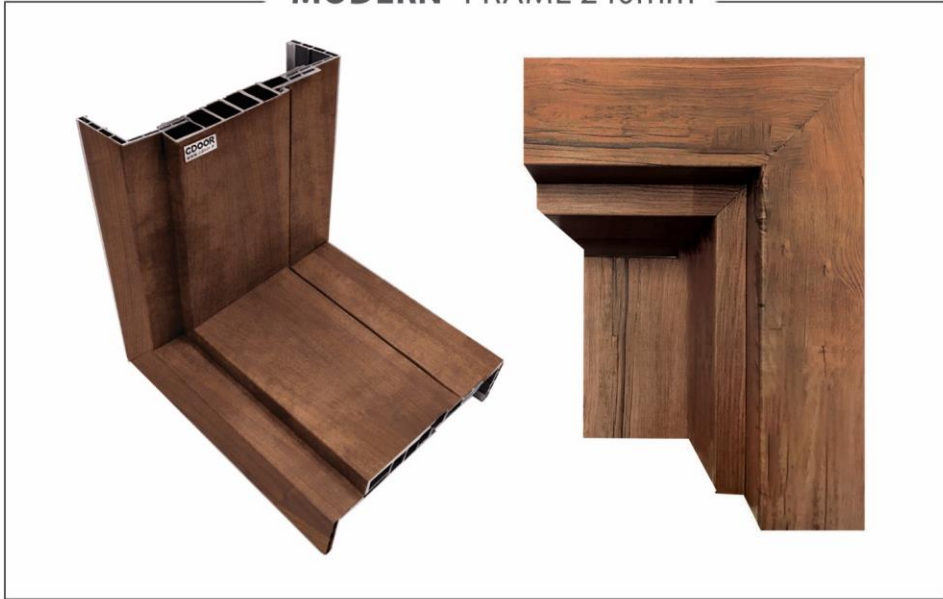

MODERN FRAME 120mm

REBATE FRAME 120mm

MODERN FRAME 180mm

REBATE FRAME 180mm

MODERN FRAME 240mm

REBATE FRAME 240mm

C FRAME SECTION

61

C FRAME PLAN TECHNICAL

b&z NEW GLASS FRAME PROFILE

b&z TECHNICAL PLAN

PIVOT HINGES DOUBLE SWINGING

PIVOT HINGES PLAN TECHNICAL

REBATE EDGE DOOR

REBATE TECHNICAL PLAN

HOSPITAL STEEL PLATES