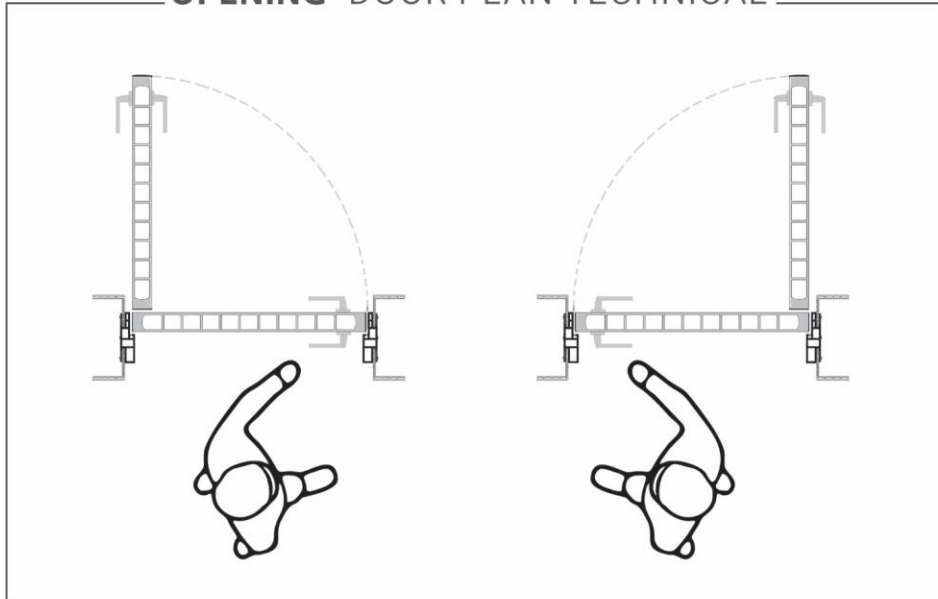

C FRAME PLAN TECHNICAL

b&z NEW GLASS FRAME PROFILE

b&z TECHNICAL PLAN

PIVOT HINGES DOUBLE SWINGING

PIVOT HINGES PLAN TECHNICAL

REBATE EDGE DOOR

REBATE TECHNICAL PLAN

HOSPITAL STEEL PLATES

HOSPITAL PLAN TECHNICAL

STRUCTURE INSIDE DOOR

OPENING DOOR PLAN TECHNICAL

INSTALLATION SITE REQUIREMENTS

INSTALLATION SITE REQUIREMENTS

PIVOT HINGES DOUBLE SWINGING

3D HINGES PLAN TECHNICAL

ROSETTE HANDLE & FITTINGS