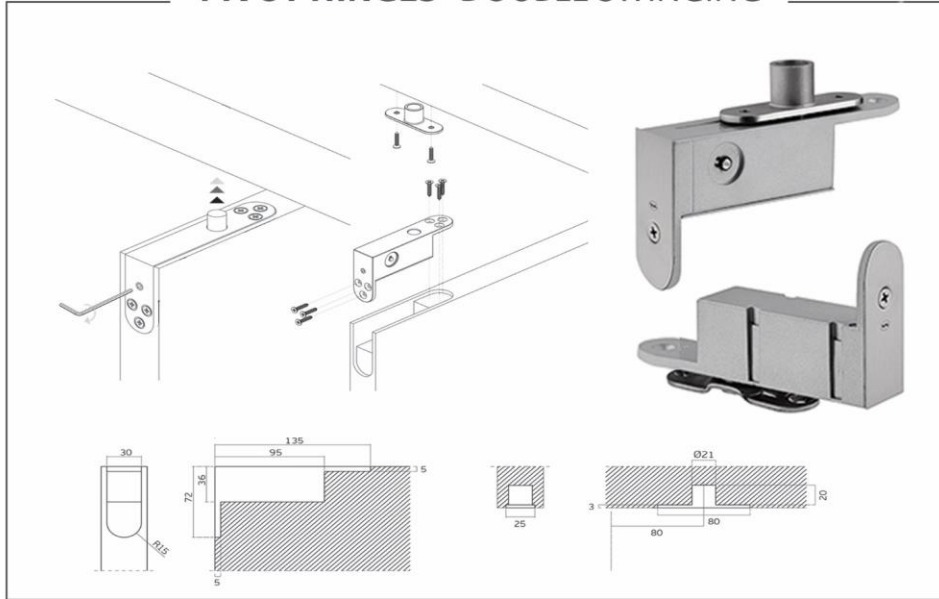

C FRAME PLAN TECHNICAL

b&z NEW GLASS FRAME PROFILE

b&z TECHNICAL PLAN

PIVOT HINGES DOUBLE SWINGING

PIVOT HINGES PLAN TECHNICAL

REBATE EDGE DOOR

REBATE TECHNICAL PLAN

HOSPITAL STEEL PLATES

HOSPITAL PLAN TECHNICAL

STRUCTURE INSIDE DOOR

OPENING DOOR PLAN TECHNICAL

INSTALLATION SITE REQUIREMENTS

INSTALLATION SITE REQUIREMENTS

PIVOT HINGES DOUBLE SWINGING

3D HINGES PLAN TECHNICAL

ROSETTE HANDLE & FITTINGS