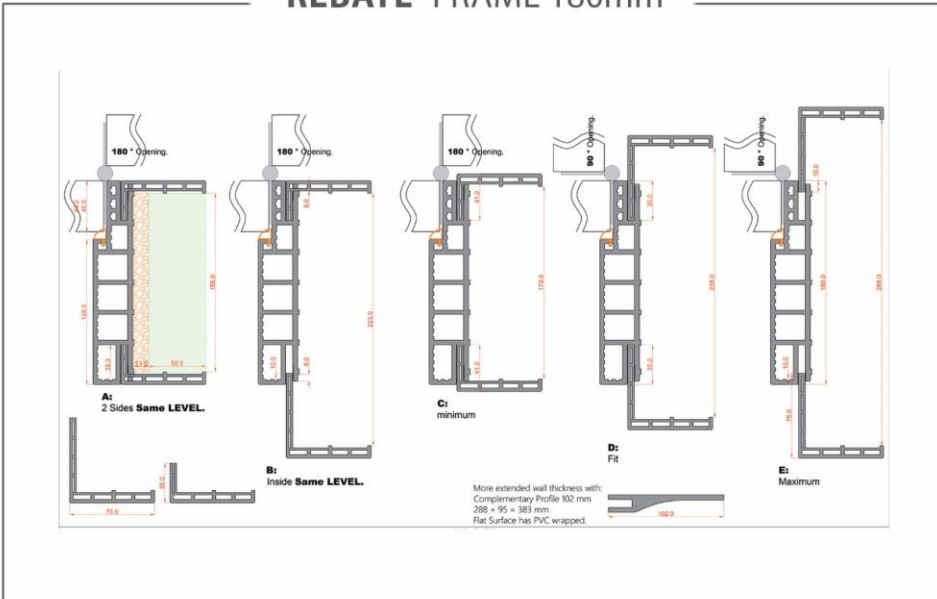

HOSPITAL DOOR

ALUMINIUM
ARCHITRAVE
FOR
DOOR FRAME

DOOR DESIGN / HOSPITAL
DOOR FRAME / MODERN
DOOR STANDARD SIZE / 900 X 2100 mm
CUSTOMIZE SIZES:
WIDTH / 600 TO 1200 mm
HEIGHT / 2000 TO 2800 mm

TECHNICAL STRUCTURE

MODERN FRAME 120mm

REBATE FRAME 120mm

MODERN FRAME 180mm

REBATE FRAME 180mm

MODERN FRAME 240mm

REBATE FRAME 240mm

C FRAME SECTION

61

C FRAME PLAN TECHNICAL

b&z NEW GLASS FRAME PROFILE

b&z TECHNICAL PLAN

PIVOT HINGES DOUBLE SWINGING

PIVOT HINGES PLAN TECHNICAL

REBATE EDGE DOOR

REBATE TECHNICAL PLAN

HOSPITAL STEEL PLATES