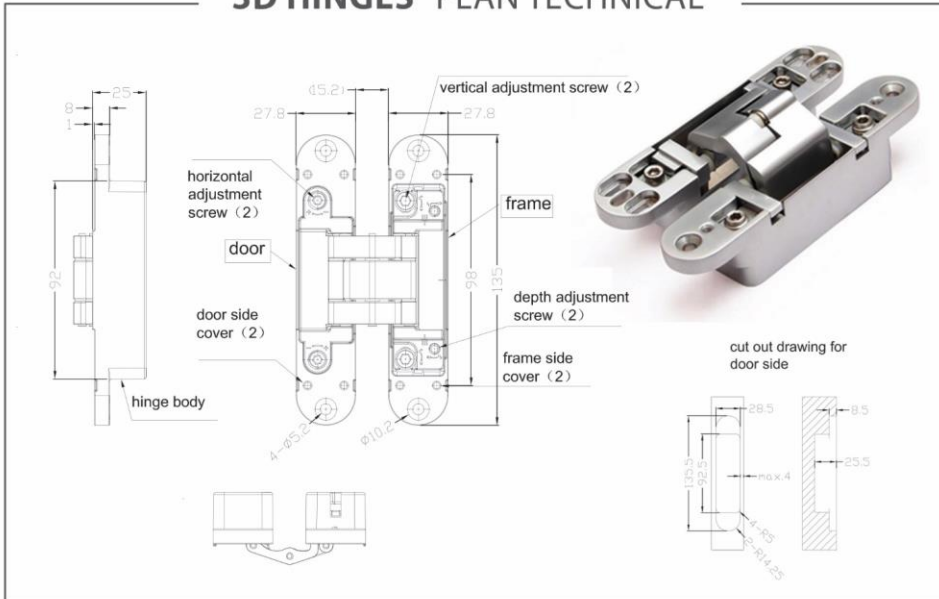

C FRAME PLAN TECHNICAL

b&z NEW GLASS FRAME PROFILE

b&z TECHNICAL PLAN

PIVOT HINGES DOUBLE SWINGING

PIVOT HINGES PLAN TECHNICAL

REBATE EDGE DOOR

REBATE TECHNICAL PLAN

HOSPITAL STEEL PLATES

HOSPITAL PLAN TECHNICAL

STRUCTURE INSIDE DOOR

OPENING DOOR PLAN TECHNICAL

INSTALLATION SITE REQUIREMENTS

INSTALLATION SITE REQUIREMENTS

PIVOT HINGES DOUBLE SWINGING

3D HINGES PLAN TECHNICAL

ROSETTE HANDLE & FITTINGS