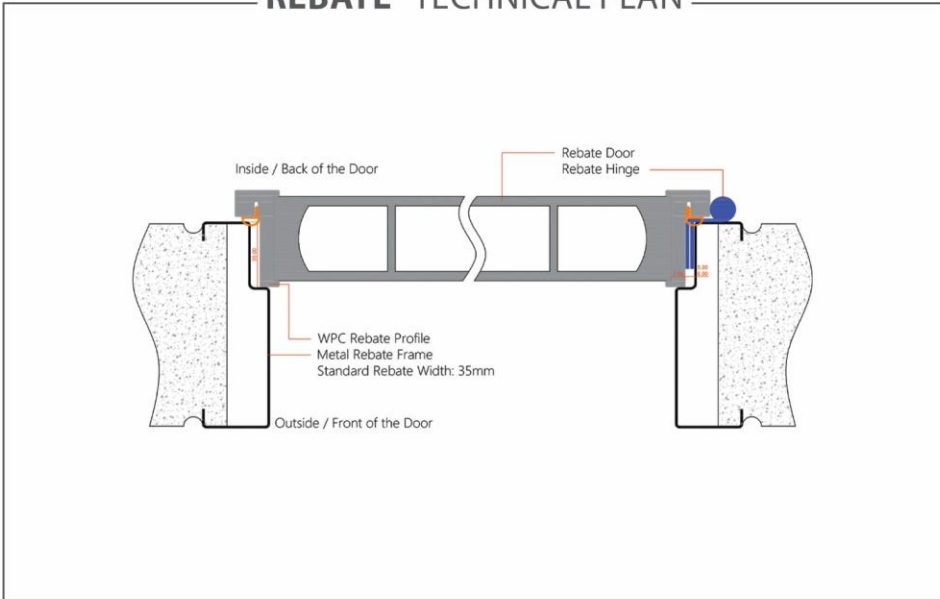

C FRAME PLAN TECHNICAL

b&z NEW GLASS FRAME PROFILE

b&z TECHNICAL PLAN

PIVOT HINGES DOUBLE SWINGING

PIVOT HINGES PLAN TECHNICAL

REBATE EDGE DOOR

REBATE TECHNICAL PLAN

HOSPITAL STEEL PLATES

HOSPITAL PLAN TECHNICAL

STRUCTURE INSIDE DOOR

OPENING DOOR PLAN TECHNICAL

INSTALLATION SITE REQUIREMENTS

INSTALLATION SITE REQUIREMENTS

PIVOT HINGES DOUBLE SWINGING

3D HINGES PLAN TECHNICAL

ROSETTE HANDLE & FITTINGS