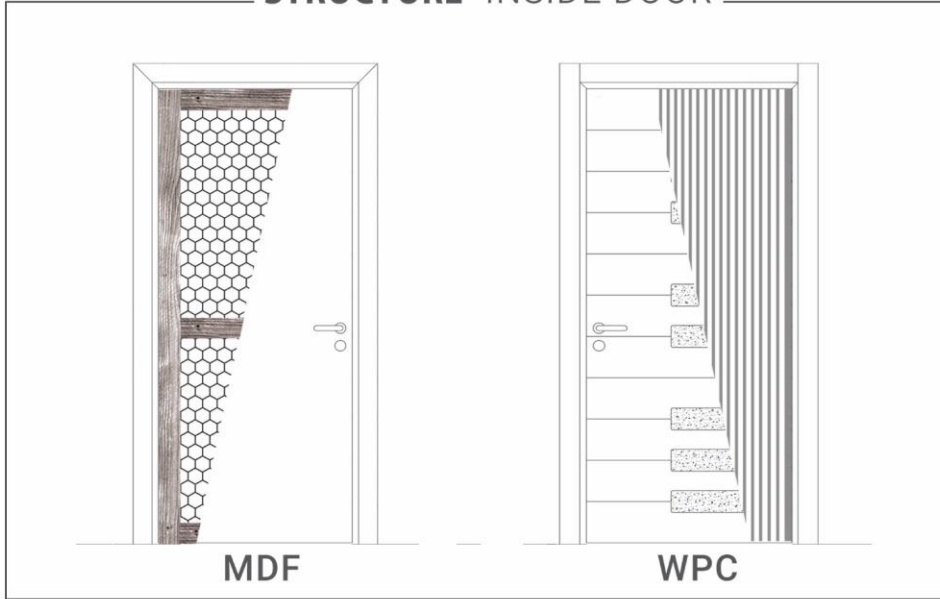

STRUCTURE INSIDE DOOR