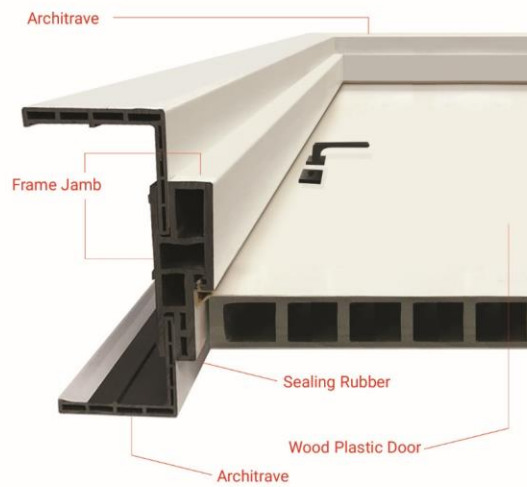

What is polywood?

Polywood (WPC) stands for Wood Polymer Composites. In fact, it is the composition of wood powder and polymer (PVC). The doors of CDOOR company produce in special molds using the extrusion process.

The unique features of this product are:

Waterproof: polywood is waterproof inherently and is 100% resistant to moisture penetration.

Self-extinguishing: these doors do not ignite because of heat and the wood does not spread the fire.

Antibacterial: it is not possible for germs and bacteria to implant in this product due to the lack of holes and pores in their structures. (they can be washed by common sanitary cleaners).

Impact resistance: the structure of these doors is integrated, its network structure caused high resistance to impact and pressure.

Soundproof: it reduces the environmental sound up to 36 decibels, due to the presence of air in the network structures of the profile of the door.

6