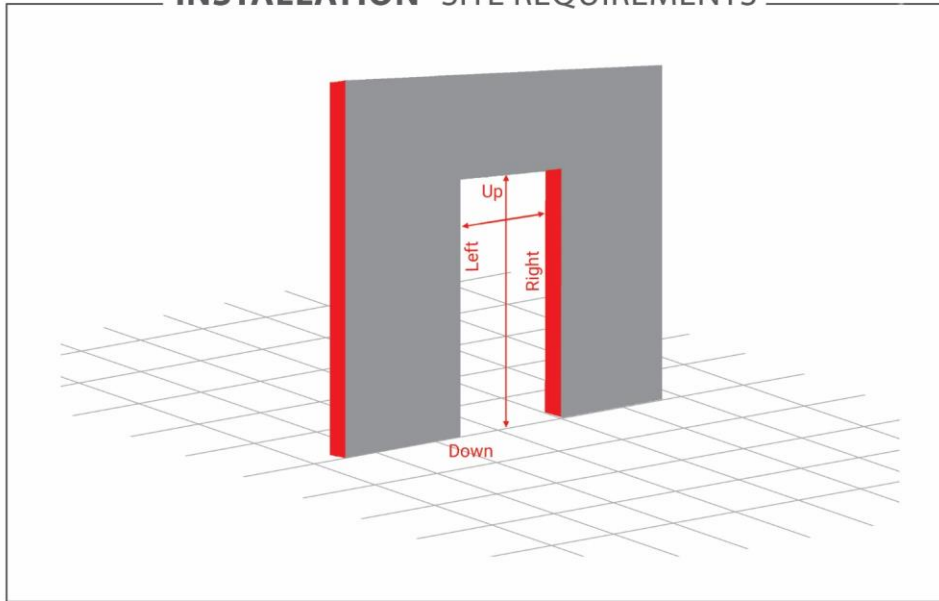

C FRAME PLAN TECHNICAL

b&z NEW GLASS FRAME PROFILE

b&z TECHNICAL PLAN

PIVOT HINGES DOUBLE SWINGING

PIVOT HINGES PLAN TECHNICAL

REBATE EDGE DOOR

REBATE TECHNICAL PLAN

HOSPITAL STEEL PLATES

HOSPITAL PLAN TECHNICAL

STRUCTURE INSIDE DOOR

OPENING DOOR PLAN TECHNICAL

INSTALLATION SITE REQUIREMENTS

INSTALLATION SITE REQUIREMENTS

PIVOT HINGES DOUBLE SWINGING

3D HINGES PLAN TECHNICAL

ROSETTE HANDLE & FITTINGS