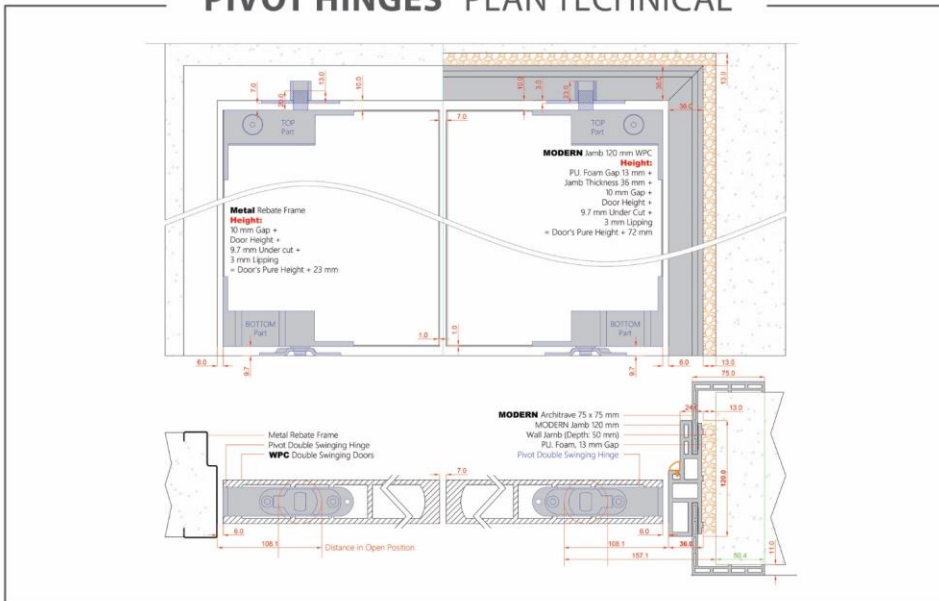

HOSPITAL DOOR

ALUMINIUM
ARCHITRAVE
FOR
DOOR FRAME

DOOR DESIGN / HOSPITAL
DOOR FRAME / MODERN
DOOR STANDARD SIZE / 900 X 2100 mm
CUSTOMIZE SIZES:
WIDTH / 600 TO 1200 mm
HEIGHT / 2000 TO 2800 mm

TECHNICAL STRUCTURE

C FRAME PLAN TECHNICAL

b&z NEW GLASS FRAME PROFILE

b&z TECHNICAL PLAN

PIVOT HINGES DOUBLE SWINGING

PIVOT HINGES PLAN TECHNICAL

REBATE EDGE DOOR

REBATE TECHNICAL PLAN

HOSPITAL STEEL PLATES

HOSPITAL PLAN TECHNICAL

STRUCTURE INSIDE DOOR

OPENING DOOR PLAN TECHNICAL

INSTALLATION SITE REQUIREMENTS

INSTALLATION SITE REQUIREMENTS

PIVOT HINGES DOUBLE SWINGING

3D HINGES PLAN TECHNICAL

ROSETTE HANDLE & FITTINGS