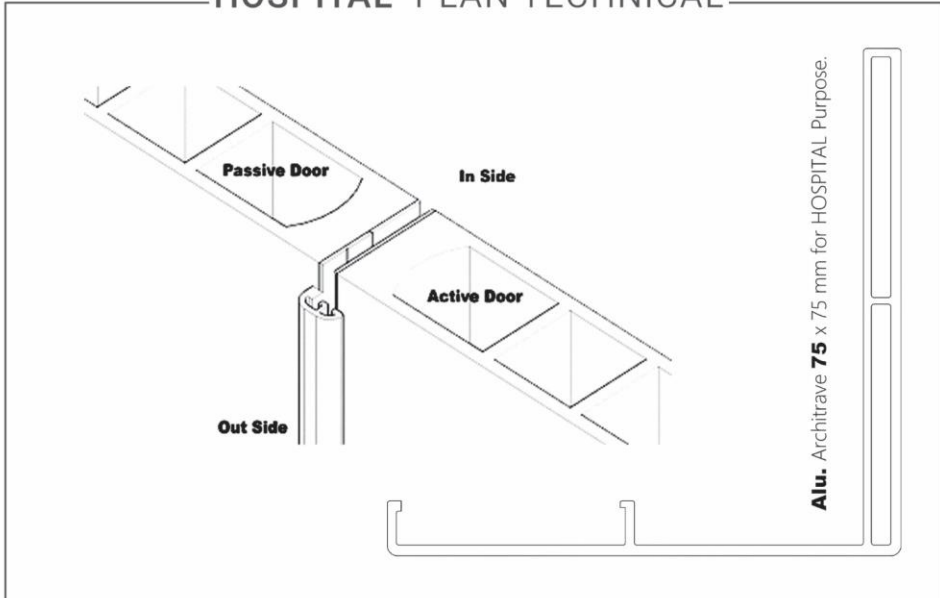

C FRAME PLAN TECHNICAL

b&z NEW GLASS FRAME PROFILE

b&z TECHNICAL PLAN

PIVOT HINGES DOUBLE SWINGING

PIVOT HINGES PLAN TECHNICAL

REBATE EDGE DOOR

REBATE TECHNICAL PLAN

HOSPITAL STEEL PLATES

HOSPITAL PLAN TECHNICAL

STRUCTURE INSIDE DOOR

OPENING DOOR PLAN TECHNICAL

INSTALLATION SITE REQUIREMENTS

INSTALLATION SITE REQUIREMENTS

PIVOT HINGES DOUBLE SWINGING

3D HINGES PLAN TECHNICAL

ROSETTE HANDLE & FITTINGS