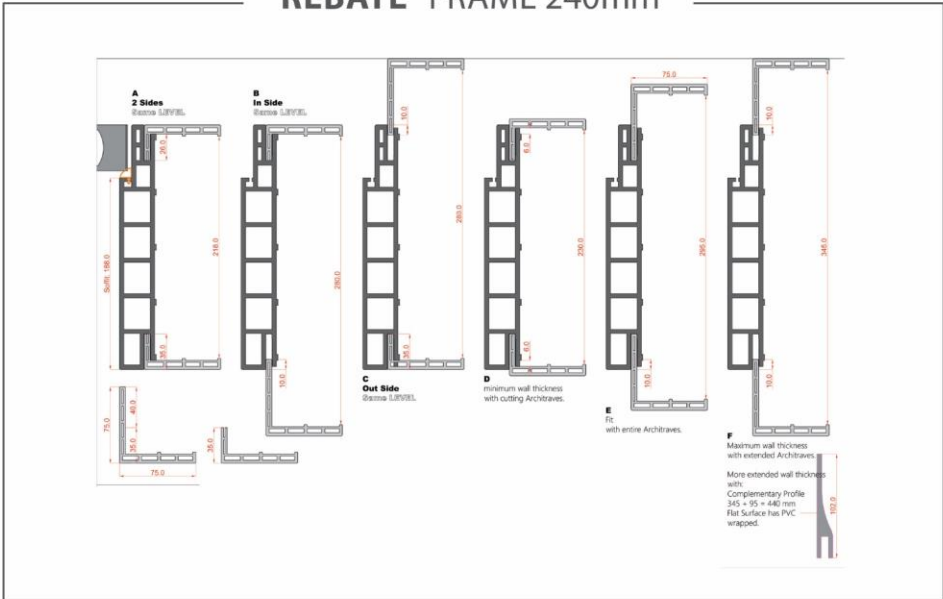

HOSPITAL DOOR

ALUMINIUM
ARCHITRAVE
FOR
DOOR FRAME

DOOR DESIGN / HOSPITAL
DOOR FRAME / MODERN
DOOR STANDARD SIZE / 900 X 2100 mm
CUSTOMIZE SIZES:
WIDTH / 600 TO 1200 mm
HEIGHT / 2000 TO 2800 mm

TECHNICAL STRUCTURE

MODERN FRAME 120mm

REBATE FRAME 120mm

MODERN FRAME 180mm

REBATE FRAME 180mm

MODERN FRAME 240mm

REBATE FRAME 240mm

C FRAME SECTION

61

C FRAME PLAN TECHNICAL

b&z NEW GLASS FRAME PROFILE

b&z TECHNICAL PLAN

PIVOT HINGES DOUBLE SWINGING

PIVOT HINGES PLAN TECHNICAL

REBATE EDGE DOOR

REBATE TECHNICAL PLAN

HOSPITAL STEEL PLATES