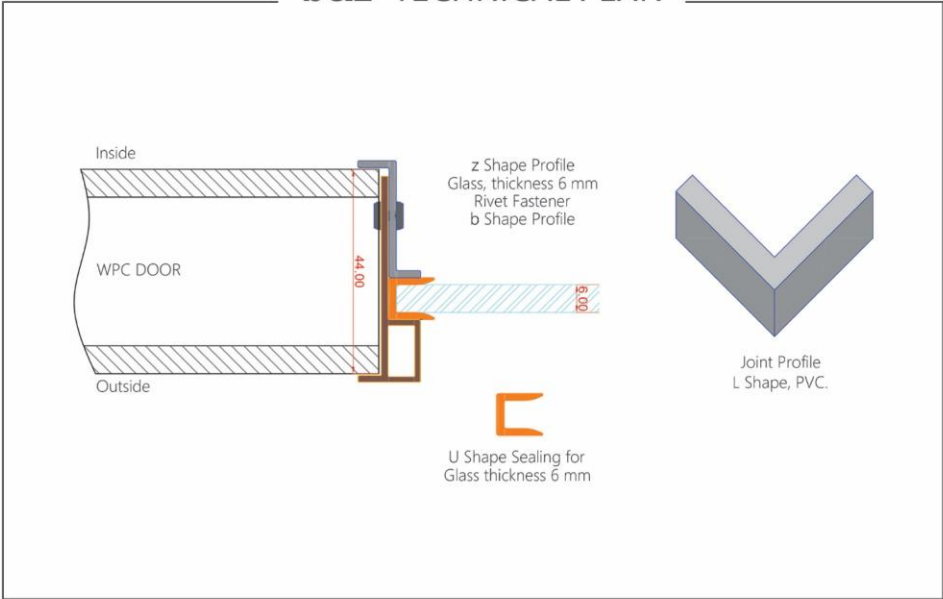

HOSPITAL DOOR

ALUMINIUM
ARCHITRAVE
FOR
DOOR FRAME

DOOR DESIGN / HOSPITAL
DOOR FRAME / MODERN
DOOR STANDARD SIZE / 900 X 2100 mm
CUSTOMIZE SIZES:
WIDTH / 600 TO 1200 mm
HEIGHT / 2000 TO 2800 mm

TECHNICAL STRUCTURE

MODERN FRAME 120mm

REBATE FRAME 120mm

MODERN FRAME 180mm

REBATE FRAME 180mm

MODERN FRAME 240mm

REBATE FRAME 240mm

C FRAME SECTION

61

C FRAME PLAN TECHNICAL

b&z NEW GLASS FRAME PROFILE

b&z TECHNICAL PLAN

PIVOT HINGES DOUBLE SWINGING

PIVOT HINGES PLAN TECHNICAL

REBATE EDGE DOOR

REBATE TECHNICAL PLAN

HOSPITAL STEEL PLATES