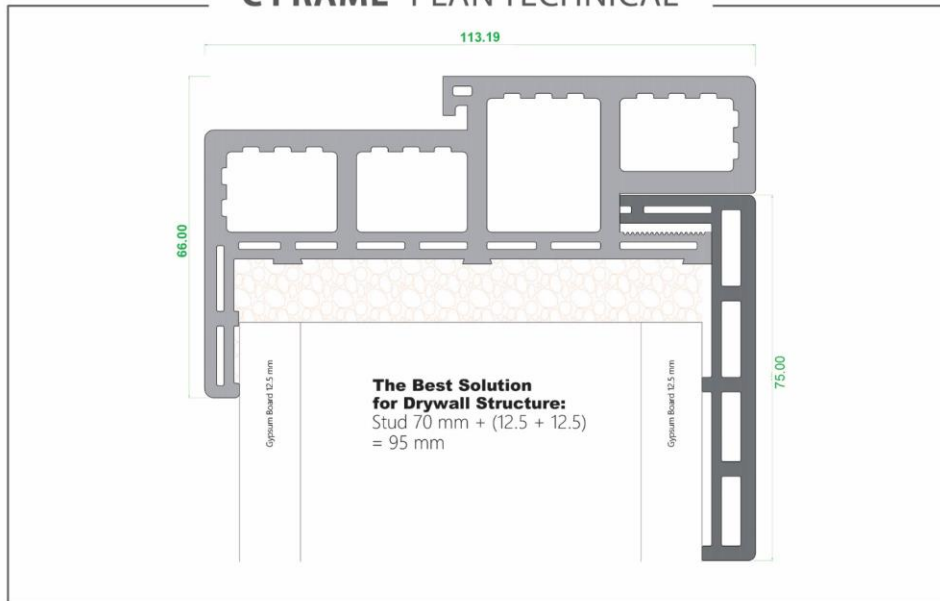

HOSPITAL DOOR

ALUMINIUM
ARCHITRAVE
FOR
DOOR FRAME

DOOR DESIGN / HOSPITAL
DOOR FRAME / MODERN
DOOR STANDARD SIZE / 900 X 2100 mm
CUSTOMIZE SIZES:
WIDTH / 600 TO 1200 mm
HEIGHT / 2000 TO 2800 mm

TECHNICAL STRUCTURE

C FRAME PLAN TECHNICAL

b&z NEW GLASS FRAME PROFILE

b&z TECHNICAL PLAN

PIVOT HINGES DOUBLE SWINGING

PIVOT HINGES PLAN TECHNICAL

REBATE EDGE DOOR

REBATE TECHNICAL PLAN

HOSPITAL STEEL PLATES