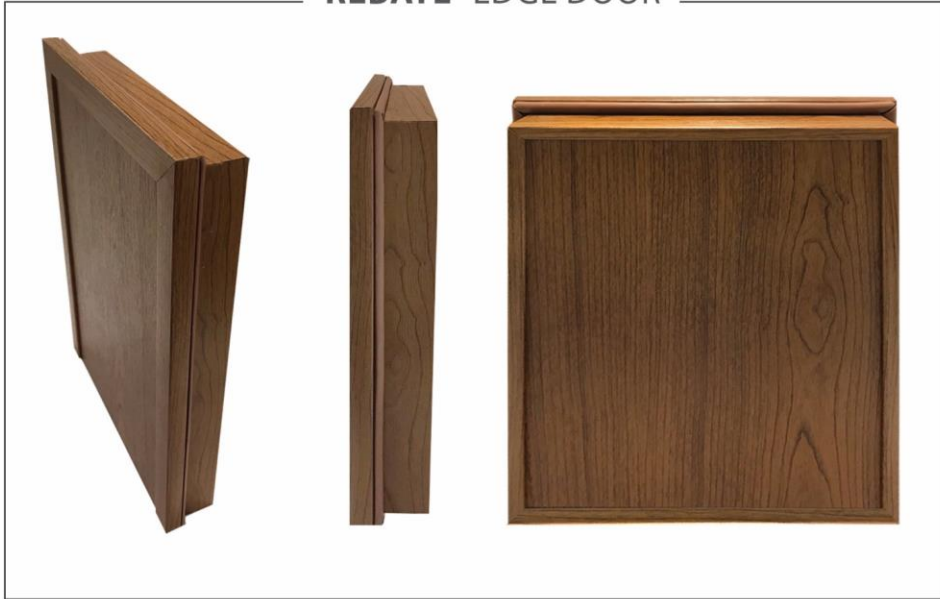

C FRAME PLAN TECHNICAL

b&z NEW GLASS FRAME PROFILE

b&z TECHNICAL PLAN

PIVOT HINGES DOUBLE SWINGING

PIVOT HINGES PLAN TECHNICAL

REBATE EDGE DOOR

REBATE TECHNICAL PLAN

HOSPITAL STEEL PLATES